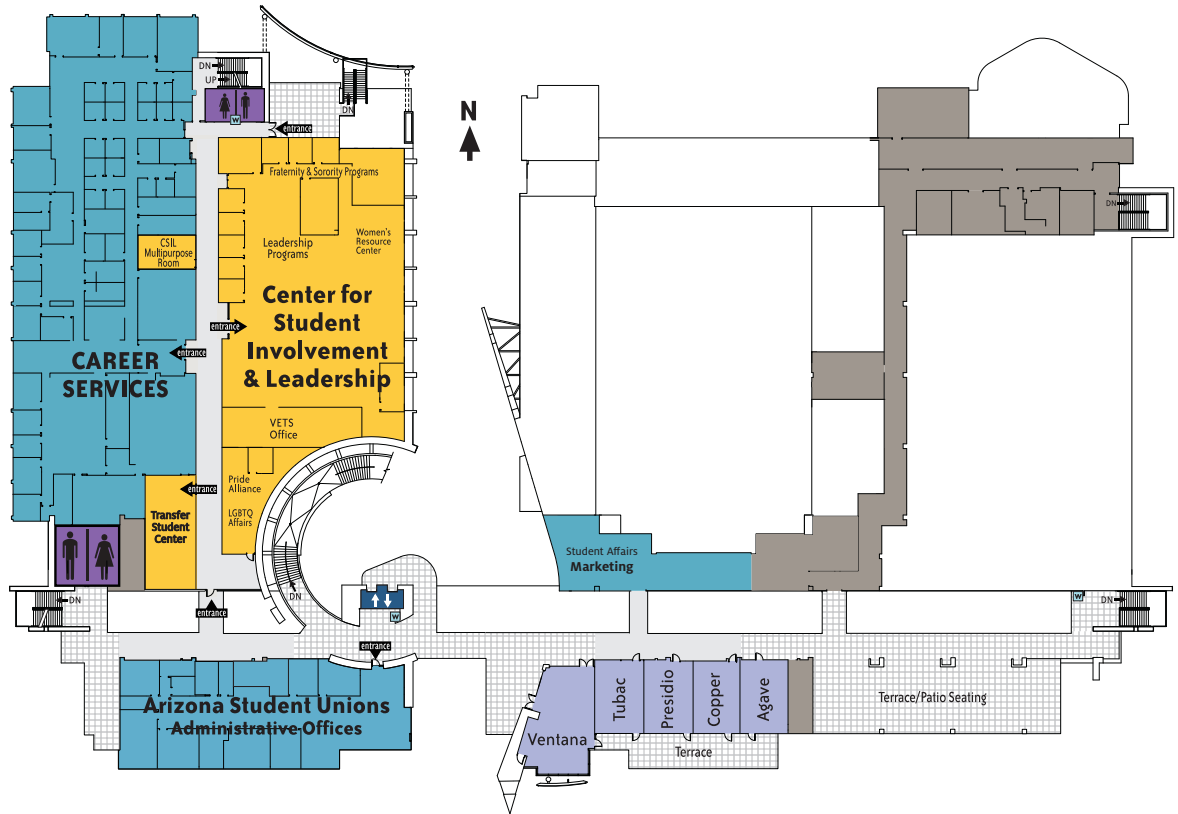

MEETING ROOMS

The Cellar

The Student Union Memorial Center (SUMC) is a place of restricted public access. The SUMC is intended for the use of students, faculty, staff, guests of the University, and participants in authorized on-campus activities. Loitering or interfering with this intended use is prohibited, and violators will be required to leave.

Authority: ABOR Policy 7-201 • UA Campus Use Policy

• A.R.S. § 13-2905, -2911

UA is tobacco free.
tobaccofree.arizona.edu
union.arizona.edu

INFO: 621.7755

FLOOR PLAN KEY

ATM	Involvement	Rest Rooms	Services	Walkways
Elevator	Lounges	Restricted	Vending	Patios & Open Seating
Food	Meeting Rooms	Retail	Water	

LEVEL 4 (4th floor)

ON THIS LEVEL:

INVOLVEMENT

Center for Student Involvement & Leadership
Fraternity & Sorority Programs
Leadership Programs (including Blue Chip)
LGBTQ Affairs/
Pride Alliance
VETS Student Center
Women's Resource Center
Transfer Student Center

SERVICES

Arizona Student Union Administration
Career Services
Student Affairs Marketing

MEETING ROOMS

Agave
Copper
Presidio
Tubac
Ventana

LEVEL 3 (3rd floor)

ON THIS LEVEL:

FOOD

Arizona Room
Cactus Grill