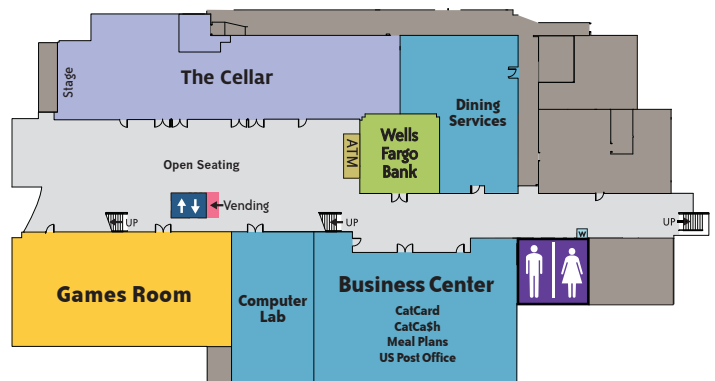

LEVEL 1 (lower level)

ON THIS LEVEL:

RETAIL

UA Bookstore Buyback
Wells Fargo Bank

INVOLVEMENT

Games Room

SERVICES

Business Center
CatCard Office
CatCa\$h Office
Meal Plan Office
US Post Office
Computer Lab

MEETING ROOMS

The Cellar

The Student Union Memorial Center (SUMC) is a place of restricted public access. The SUMC is intended for the use of students, faculty, staff, guests of the University, and participants in authorized on-campus activities. Loitering or interfering with this intended use is prohibited, and violators will be required to leave.

Authority: ABOR Policy 7-201 • UA Campus Use Policy

• A.R.S. § 13-2905, -2911

UA is tobacco free.
tobaccofree.arizona.edu
union.arizona.edu

INFO: 621.7755

FLOOR PLAN KEY

ATM	Involvement	Rest Rooms	Services	Walkways
Elevator	Lounges	Restricted	Vending	Patios & Open Seating
Food	Meeting Rooms	Retail	Water	

LEVEL 4 (4th floor)

ON THIS LEVEL:

INVOLVEMENT

Center for Student Involvement & Leadership
Fraternity & Sorority Programs
Leadership Programs (including Blue Chip)
LGBTQ Affairs/
Pride Alliance
VETS Student Center
Women's Resource Center
Transfer Student Center