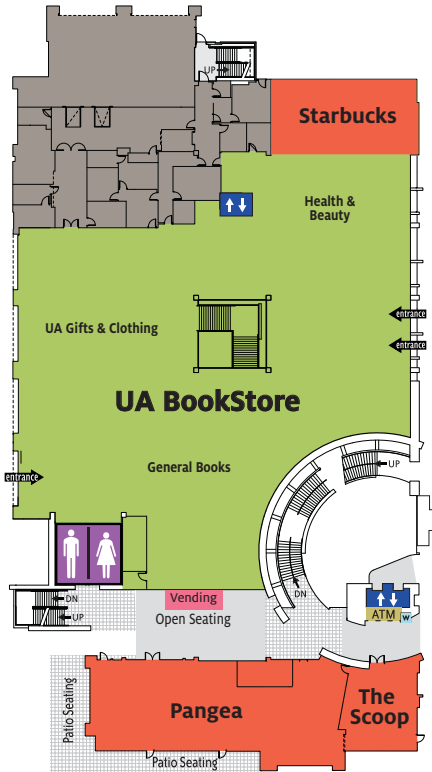

LEVEL 2 (main floor)

ON THIS LEVEL:

FOOD

Chick-fil-A
Core
Einstein Bros. Bagels
IQ Fresh
Nrich Urban Market
On Deck Deli
Panda Express
Pangea
Papa John's Pizza
Sabor
Starbucks
Steak 'n Shake
The Scoop
U-Mart

RETAIL

AZ Primary Eye Care
UA Bookstore
Fastcopy &
Fast Design, FedEx
Gallagher Theater
Box Office

INVOLVEMENT

Gallagher Theater
Office of Student
Engagement

SERVICES

Campus Mall Use
& Mall Scheduling
Info Desk/Lost & Found

LOUNGES

Alumni Heritage Lounge
TV Lounge
U.S.S. Arizona Lounge

MEETING ROOMS

Union Kiva

SUMC Canyon

STUDENT UNION MEMORIAL CENTER

FLOOR PLAN & DIRECTORY

Your guide to finding your way in the Student Union Memorial Center.

LEVEL 1 (lower level)

ON THIS LEVEL:

RETAIL

UA Bookstore Buyback
Wells Fargo Bank

INVOLVEMENT

Games Room

SERVICES

Business Center
CatCard Office
CatCa\$h Office
Meal Plan Office
US Post Office
Computer Lab