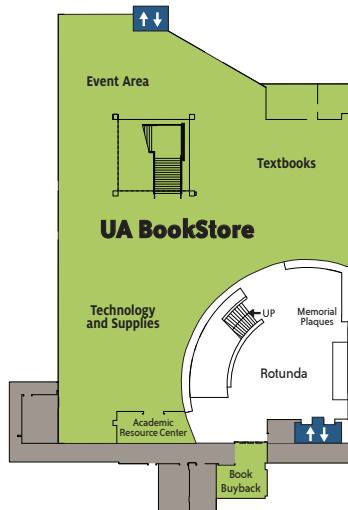

LOUNGES

Alumni Heritage Lounge
TV Lounge
U.S.S. Arizona Lounge

MEETING ROOMS

Union Kiva

SUMC Canyon

STUDENT UNION MEMORIAL CENTER

FLOOR PLAN & DIRECTORY

Your guide to finding your way in the Student Union Memorial Center.

LEVEL 1 (lower level)

ON THIS LEVEL:

RETAIL

UA Bookstore Buyback
Wells Fargo Bank

INVOLVEMENT

Games Room

SERVICES

Business Center
CatCard Office
CatCa\$h Office
Meal Plan Office
US Post Office
Computer Lab

MEETING ROOMS

The Cellar

The Student Union Memorial Center (SUMC) is a place of restricted public access. The SUMC is intended for the use of students, faculty, staff, guests of the University, and participants in authorized on-campus activities. Loitering or interfering with this intended use is prohibited, and violators will be required to leave.