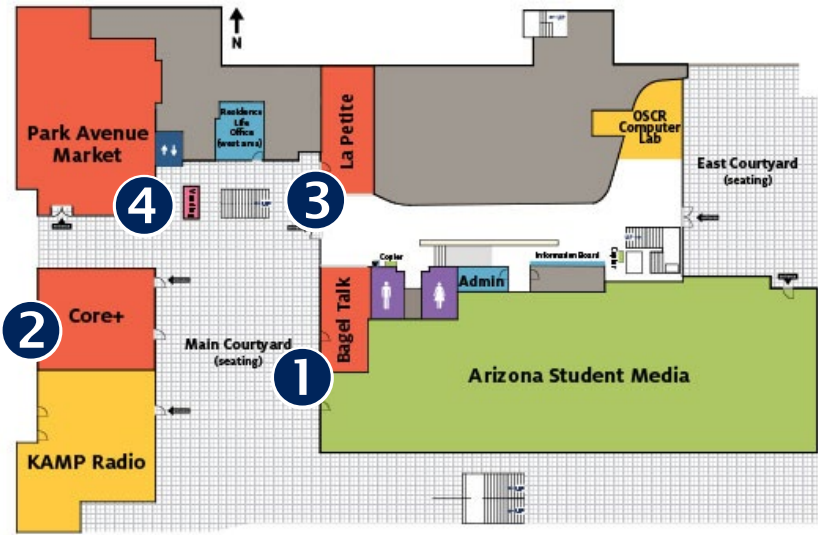

Park Student Union (PSU)
Swipe Plan Restaurants

MAIN LEVEL, LEVEL 1

- 1 Bagel Talk
- 3 La Petite Patisserie
- 2 Core Plus
- 4 Park Ave. Market

LEVEL 2

- 1 Nosh
- 3 On Deck Deli 2
- 2 Nrich Urban Market Express