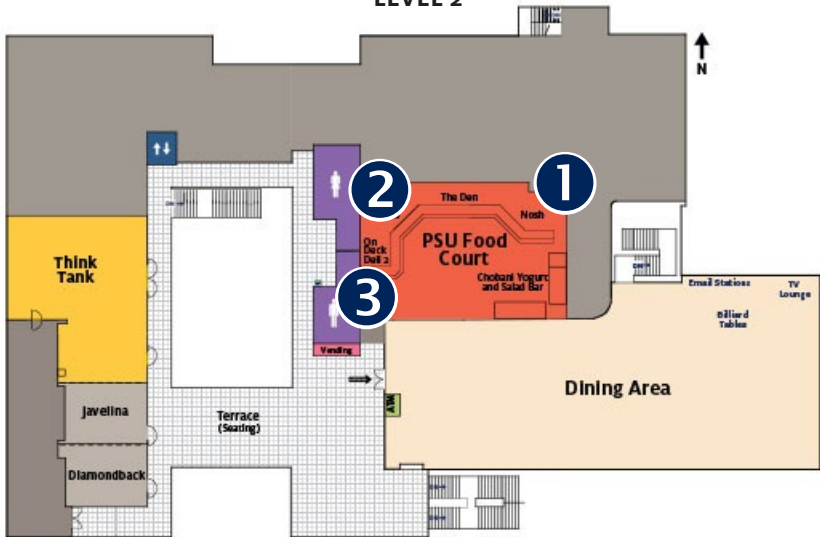

Park Student Union (PSU)
Swipe Plan Restaurants

MAIN LEVEL, LEVEL 1

- 1 Bagel Talk
- 3 La Petite Patisserie
- 2 Core Plus
- 4 Park Ave. Market

LEVEL 2

- 1 Nosh
- 3 On Deck Deli 2
- 2 Nrich Urban Market Express