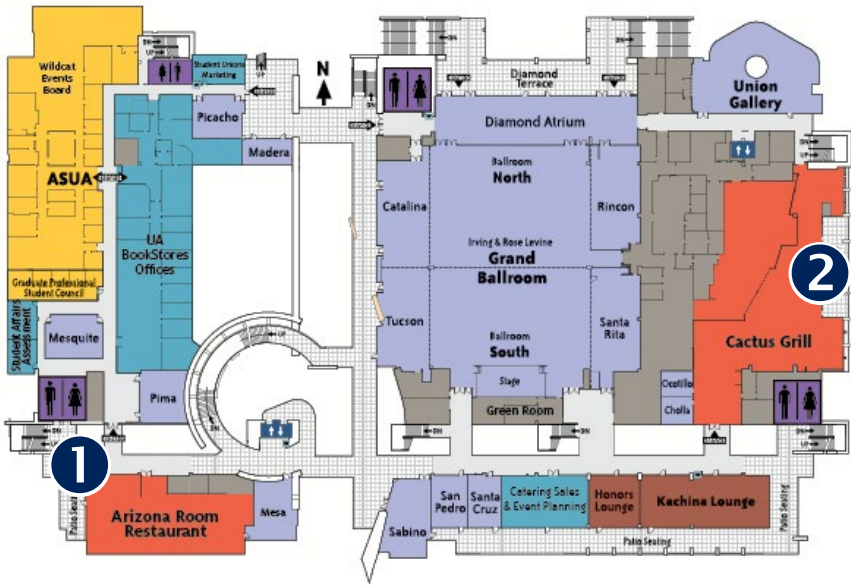

Student Union Memorial Center (SUMC) Swipe Plan Restaurants

MAIN LEVEL, LEVEL 2

- | | |
|-----------------------------|--------------------|
| 1 Core | 5 Pangea |
| 2 IQ Fresh | 6 Sabor |
| 3 Nrich Urban Market | 7 The Scoop |
| 4 On Deck Deli | 8 U-Mart |

Student Union Memorial Center (SUMC) Swipe Plan Restaurants

LEVEL 3

- ❶ Arizona Room
- ❷ Cactus Grill